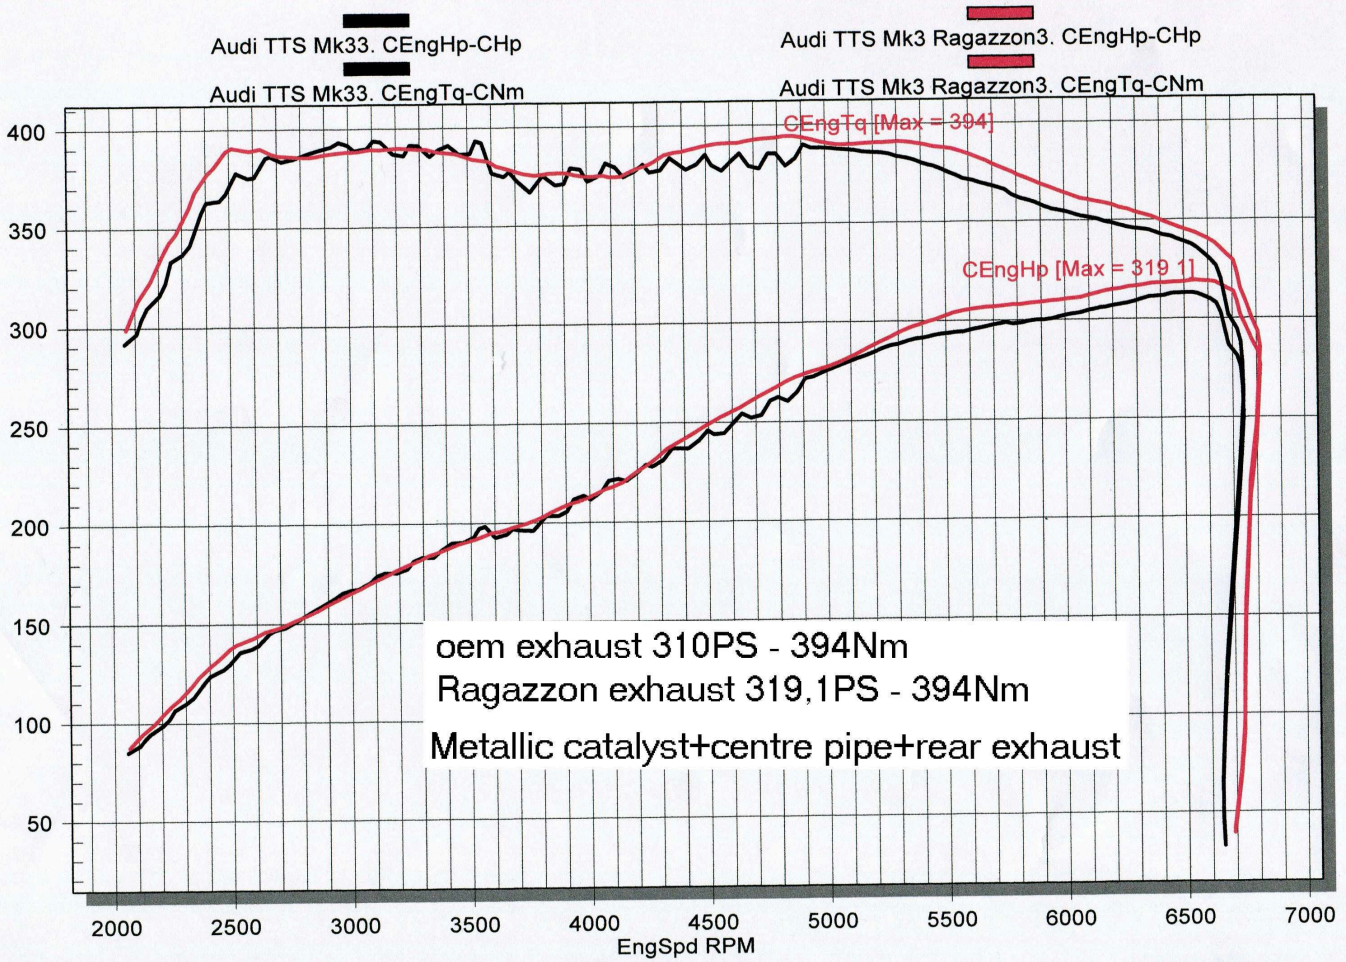

DIN corrected Engine power (hp) Vs. Engspd

Audi TTS Mk33, Audi TTS Mk3 Ragazzon3,

Full Race Motorsport
SuperFlow WinDyn™ V3.2